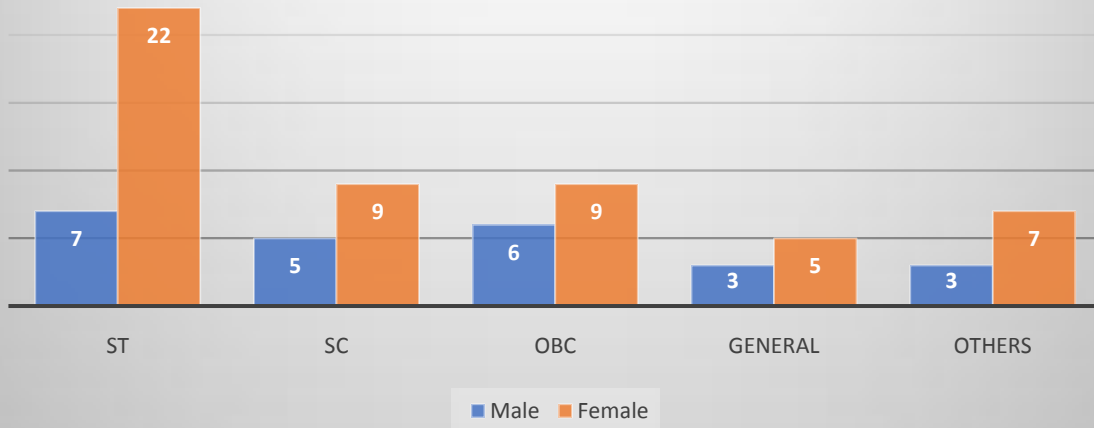

+3 1st YEAR STUDENTS STRENGTH CHART OF KUCHINDA COLLEGE, KUCHINDA 2021-22
BIOLOGICAL SCIENCE

+3 1st YEAR STUDENTS STRENGTH CHART OF KUCHINDA COLLEGE, KUCHINDA 2021-22
PHYSICAL SCIENCE

+3 1st YEAR STUDENTS STRENGTH CHART OF KUCHINDA COLLEGE, KUCHINDA 2021-22

ARTS

+3 1st YEAR STUDENTS STRENGTH CHART OF KUCHINDA COLLEGE, KUCHINDA 2021-22

COMMERCE