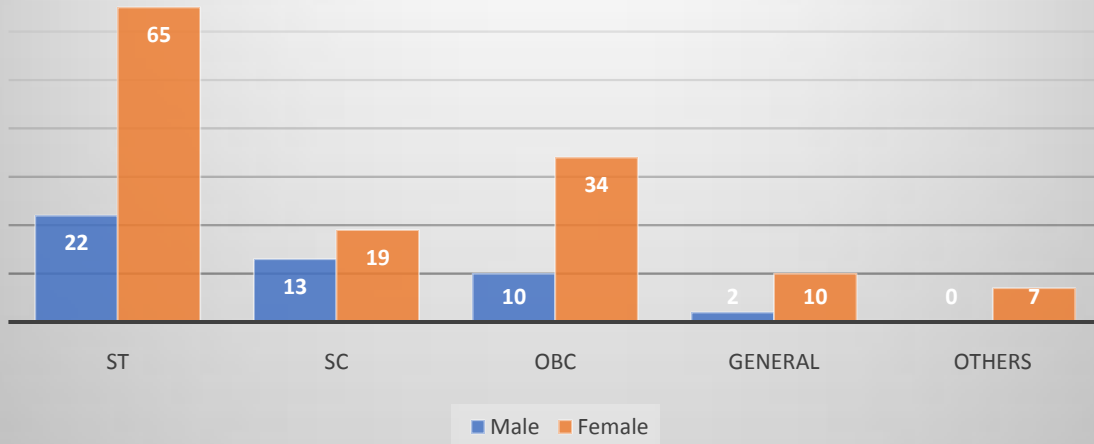

+3 1st YEAR STUDENTS STRENGTH CHART OF KUCHINDA COLLEGE, KUCHINDA 2021-22
BIOLOGICAL SCIENCE

+3 1st YEAR STUDENTS STRENGTH CHART OF KUCHINDA COLLEGE, KUCHINDA 2021-22
PHYSICAL SCIENCE

+3 1st YEAR STUDENTS STRENGTH CHART OF KUCHINDA COLLEGE, KUCHINDA 2021-22

ARTS

+3 1st YEAR STUDENTS STRENGTH CHART OF KUCHINDA COLLEGE, KUCHINDA 2021-22

COMMERCE