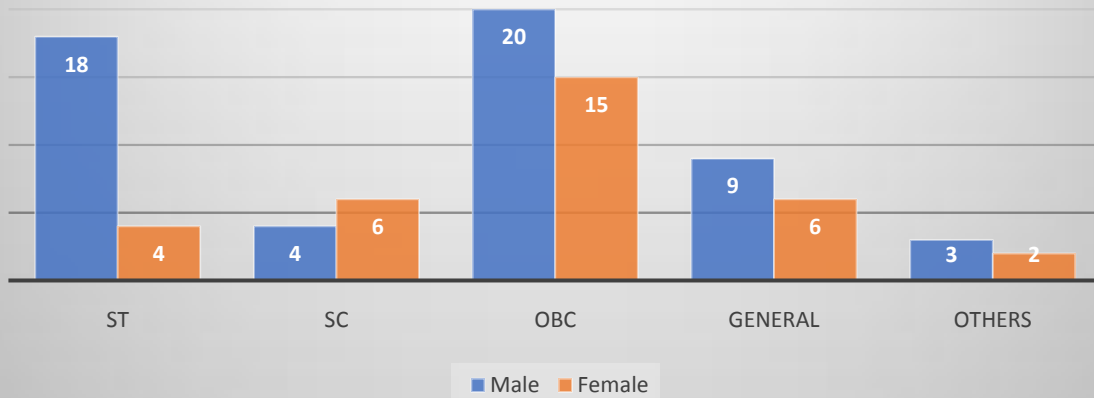

+3 1st YEAR STUDENTS STRENGTH CHART OF KUCHINDA COLLEGE, KUCHINDA 2021-22
BIOLOGICAL SCIENCE

+3 1st YEAR STUDENTS STRENGTH CHART OF KUCHINDA COLLEGE, KUCHINDA 2021-22
PHYSICAL SCIENCE

+3 1st YEAR STUDENTS STRENGTH CHART OF KUCHINDA COLLEGE, KUCHINDA 2021-22

ARTS

+3 1st YEAR STUDENTS STRENGTH CHART OF KUCHINDA COLLEGE, KUCHINDA 2021-22

COMMERCE